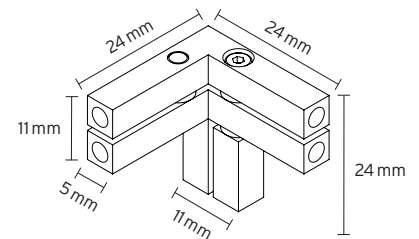

technical changes reserved | April 2024

**Puck Ø 26 mm, aluminum, magnetic** part number: A300079-M

- material: aluminum
- colour: anodised matte in black, silver, gold, champagne
- attachment to magnetic surfaces

Ø 26 mm / height 10 mm

- track secured with 2 locking screws (M3x4)

**Y-connector** part number: A300396

- material: aluminum
- colour: anodised matte in black, silver, gold, champagne
- 2 variants (mirrored)
- mounting: banana plugs

- material: aluminum
- colour: anodised matte in black, silver, gold, champagne
- mounting: banana plugs

**corner connector flexible** part number: A500501

- double-sided plug contact with double-core cable, soldered
- cable cross-section 2 x 0.5 mm<sup>2</sup>
- standard length 27 mm and 37 mm (length adjustable on request)