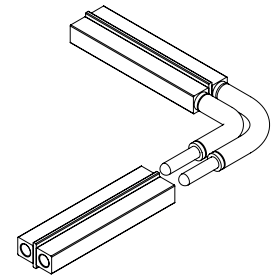

Ø 26 mm / height 10 mm

- track secured with 2 locking screws (M3x4)

**Y-connector** part number: A300396

- material: aluminum
- colour: anodised matte in black, silver, gold, champagne
- 2 variants (mirrored)
- mounting: banana plugs

**corner connector horizontal** part number: A300084-H

- material: aluminum
- colour: anodised matte in black, silver, gold, champagne
- mounting: banana plugs

**corner connector vertical, 15 mm** part number: A300084-V-A

- material: aluminum
- colour: anodised matte in black, silver, gold, champagne
- mounting: banana plugs

technical changes reserved | April 2024

**corner connector vertical, 21mm** part number: A300084-V-B

- material: aluminum
- colour: anodised matte in black, silver, gold, champagne
- mounting: banana plugs

**corner connector flexible** part number: A500501

- double-sided plug contact with double-core cable, soldered
- cable cross-section 2 x 0.5 mm<sup>2</sup>
- standard length 27 mm and 37 mm (length adjustable on request)