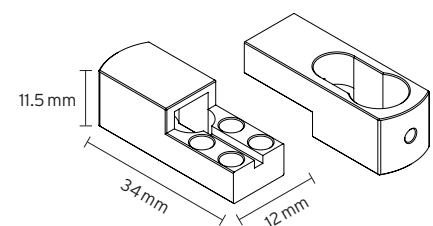

- material: aluminum
- colour: anodised matte in black, silver, gold, champagne
- mounting: banana plugs

**corner connector flexible** part number: A500501

- double-sided plug contact with double-core cable, soldered
- cable cross-section 2 x 0.5 mm<sup>2</sup>
- standard length 27 mm and 37 mm (length adjustable on request)

**connector straight** part number: A301860

- double banana plugs
- double-sided banana plug contact, recessed in the magnetic track

**adapter for showcase installation** on request - part number: A300087

- material: aluminum
- colour: anodised matte in black, silver, gold, champagne
- adapter incl. support tube (Ø 10 mm) and mounting set (flange and nut)
- max. length of magnetic track 1.20 m (without central support)