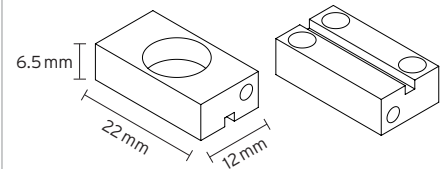

central support for showcase installation **on request** - part number: A300088

- material: aluminum
- colour: anodised matte in black, silver, gold, champagne
- holder incl. support tube (Ø 10 mm) and mounting set (flange and nut)
- recommended from a length of 1.20 m to prevent the magnetic track from sagging

mounting part glass **on request** - part number: A300089

- material: aluminum
- colour: anodised matte in black, silver, gold, champagne
- holder in a set with steel plate
- attachment to glass: glue the steel plate to the glass and attach the holder to it magnetically
- recommended number per meter: 2
- track secured with locking screw (M3x4)

mounting part glass 45° **on request** - part number: A300090

- material: aluminum
- colour: anodised matte in black, silver, gold, champagne
- holder in a set with steel plate
- attachment to glass: glue the steel plate to the glass and attach the holder to it magnetically
- recommended number per meter: 2
- track secured with locking screw (M3x4)

glass shelf holder **on request** - part number: A300075

- material: aluminum
- colour: anodised matte in black, silver, gold, champagne
- attachment to magnetic track: with 2 screws (M3) incl.

technical changes reserved | April 2024