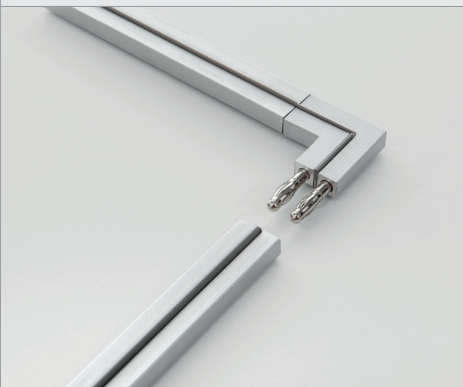

Ø 26 mm / height 10 mm

- track secured with 2 locking screws (M3x4)

**Y-connector** part number: A300396

- material: aluminum
- colour: anodised matte in black, silver, gold, champagne
- 2 variants (mirrored)
- mounting: banana plugs

**corner connector horizontal** part number: A300084-H

- material: aluminum
- colour: anodised matte in black, silver, gold, champagne
- mounting: banana plugs

**corner connector vertical, 15 mm** part number: A300084-V-A

- material: aluminum
- colour: anodised matte in black, silver, gold, champagne
- mounting: banana plugs

**corner connector flexible** part number: A500501

- double-sided plug contact with double-core cable, soldered
- cable cross-section 2 x 0.5 mm<sup>2</sup>
- standard length 27 mm and 37 mm (length adjustable on request)