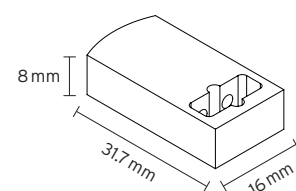

technical changes reserved | April 2024