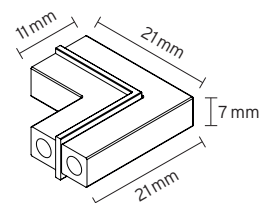

Puck Ø 26 mm, aluminum, magnetic part number: A300079-M

- material: aluminum
- colour: anodised matte in black, silver, gold, champagne
- attachment to magnetic surfaces

- track secured with 2 locking screws (M3x4)

Y-connector part number: A300396

- material: aluminum
- colour: anodised matte in black, silver, gold, champagne
- 2 variants (mirrored)
- mounting: banana plugs

corner connector horizontal part number: A300084-H

- material: aluminum
- colour: anodised matte in black, silver, gold, champagne
- mounting: banana plugs

corner connector vertical, 15 mm part number: A300084-V-A

- material: aluminum
- colour: anodised matte in black, silver, gold, champagne
- mounting: banana plugs

technical changes reserved | April 2024