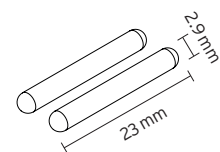

corner connector vertical, 21mm part number: A300084-V-B

- material: aluminum
- colour: anodised matte in black, silver, gold, champagne
- mounting: banana plugs

corner connector flexible part number: A500501

- double-sided plug contact with double-core cable, soldered
- cable cross-section 2 x 0.5 mm²
- standard length 27 mm and 37 mm (length adjustable on request)

connector straight part number: A301860

- double banana plugs
- double-sided banana plug contact, recessed in the magnetic track

adapter for showcase installation on request - part number: A300087

- material: aluminum
- colour: anodised matte in black, silver, gold, champagne
- adapter incl. support tube (Ø 10 mm) and mounting set (flange and nut)
- max. length of magnetic track 1.20 m (without central support)

technical changes reserved | April 2024