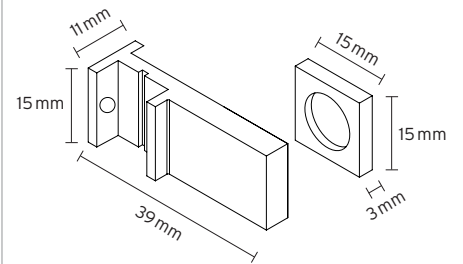

central support for showcase installation **on request** - part number: A300088

- material: aluminum
- colour: anodised matte in black, silver, gold, champagne
- holder incl. support tube (Ø 10 mm) and mounting set (flange and nut)
- recommended from a length of 1.20 m to prevent the magnetic track from sagging

mounting part glass **on request** - part number: A300089

- material: aluminum
- colour: anodised matte in black, silver, gold, champagne
- holder in a set with steel plate
- attachment to glass: glue the steel plate to the glass and attach the holder to it magnetically
- recommended number per meter: 2
- track secured with locking screw (M3x4)

mounting part glass 45° **on request** - part number: A300090

- material: aluminum
- colour: anodised matte in black, silver, gold, champagne
- holder in a set with steel plate
- attachment to glass: glue the steel plate to the glass and attach the holder to it magnetically
- recommended number per meter: 2
- track secured with locking screw (M3x4)

glass shelf holder **on request** - part number: A300075

- material: aluminum
- colour: anodised matte in black, silver, gold, champagne
- attachment to magnetic track: with 2 screws (M3) incl.

technical changes reserved | April 2024