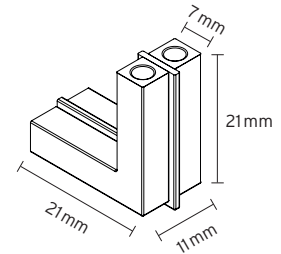

Ø 26 mm / height 10 mm

- track secured with 2 locking screws (M3x4)

**Y-connector** part number: A300396

- material: aluminum
- colour: anodised matte in black, silver, gold, champagne
- 2 variants (mirrored)
- mounting: banana plugs

**corner connector horizontal** part number: A300084-H

- material: aluminum
- colour: anodised matte in black, silver, gold, champagne
- mounting: banana plugs

**corner connector vertical, 15 mm** part number: A300084-V-A

- material: aluminum
- colour: anodised matte in black, silver, gold, champagne
- mounting: banana plugs

technical changes reserved | April 2024

**corner connector vertical, 21mm** part number: A300084-V-B

- material: aluminum
- colour: anodised matte in black, silver, gold, champagne
- mounting: banana plugs

**corner connector flexible** part number: A500501

- double-sided plug contact with double-core cable, soldered
- cable cross-section 2 x 0.5 mm<sup>2</sup>
- standard length 27 mm and 37 mm (length adjustable on request)