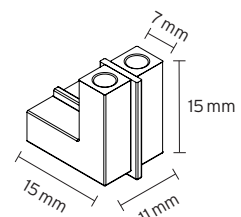

technical changes reserved | April 2024