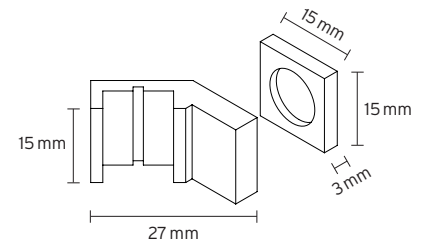

central support for showcase installation **on request** - part number: A300088

- material: aluminum
- colour: anodised matte in black, silver, gold, champagne
- holder incl. support tube (Ø 10 mm) and mounting set (flange and nut)
- recommended from a length of 1.20 m to prevent the magnetic track from sagging

mounting part glass **on request** - part number: A300089

- material: aluminum
- colour: anodised matte in black, silver, gold, champagne
- holder in a set with steel plate
- attachment to glass: glue the steel plate to the glass and attach the holder to it magnetically
- recommended number per meter: 2
- track secured with locking screw (M3x4)

mounting part glass 45° **on request** - part number: A300090

- material: aluminum
- colour: anodised matte in black, silver, gold, champagne
- holder in a set with steel plate
- attachment to glass: glue the steel plate to the glass and attach the holder to it magnetically
- recommended number per meter: 2
- track secured with locking screw (M3x4)

glass shelf holder **on request** - part number: A300075

- material: aluminum
- colour: anodised matte in black, silver, gold, champagne
- attachment to magnetic track: with 2 screws (M3) incl.

technical changes reserved | April 2024