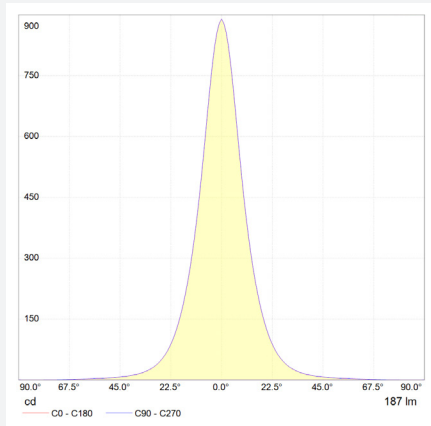

optics:

10°, 15°, 20°, 35°, 45°, 80°, 46°+ 10°

light colour (+/- 100K):

~2,700K, ~3,000K, ~3,500K, ~4,000K, ~5,700K

high power LED, high CRI DIN EN 55015:2013,
lifetime 50,000 hours | basis of lifetime L80B10

dimensions

bracket

148 x 92.5 x 32
(W x H x D)

specification in mm

photometry

for light colour ~3,000K | standard lens 20° | 500 mA | CRI typ. 97, R9 > 90, R12 > 90 | colour variation ≤ 3 SDCM

technical changes reserved | July 2023