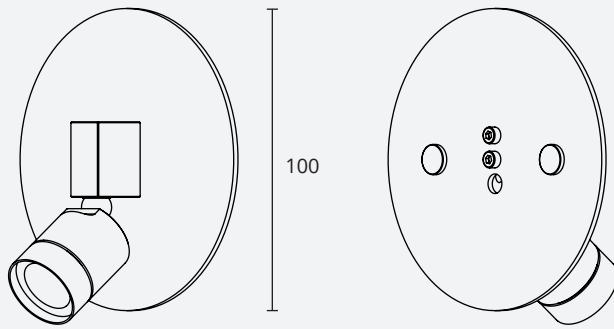

LED spotlight C1-WL

part number: A400016

description:

LED wall lamp,
180° rotatable, 180° swivelling

housing colour:

aluminum anodised matte in black, silver, gold, champagne
(other surface finishing on request)

optics:

10°, 15°, 20°, 35°, 45°, 80°, 46°+ 10°

light colour (+/- 100K):

~2,700K, ~3,000K, ~3,500K, ~4,000K, ~5,700K

high power LED, high CRI DIN EN 55015:2013,
lifetime 50,000 hours | basis of lifetime L80B10

allowed LED driver:

LED driver for the Micro Jolly, Mini Jolly,
Maxi Jolly by TCI with constant current
(other LED driver on request)

dimming:

external via potentiometer (incl.)

optional accessories:

honeycomb grid, anti-glare tube, inclined tube,
light diffusion foil, barn doors,
zoom optic (2° - 25°, 6° - 36°)

dimensions

bracket

148 x 92.5 x 32
(W x H x D)

specification in mm

photometry

for light colour ~3,000K | standard lens 20° | 500 mA | CRI typ. 97, R9 > 90, R12 > 90 | colour variation ≤ 3 SDCM

technical changes reserved | July 2023