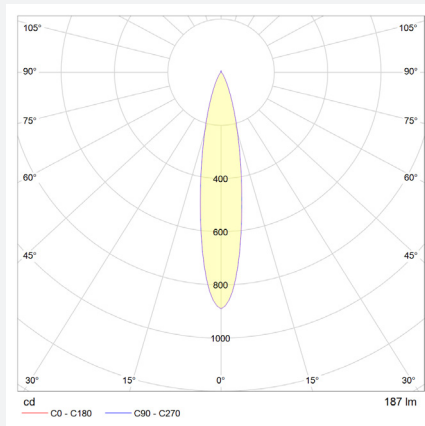

optics:

10°, 15°, 20°, 35°, 45°, 80°, 46°+ 10°

light colour (+/- 100K):

~2,700K, ~3,000K, ~3,500K, ~4,000K, ~5,700K

high power LED, high CRI DIN EN 55015:2013,
lifetime 50,000 hours | basis of lifetime L80B10

dimensions

bracket

148 x 92.5 x 32
(W x H x D)

specification in mm

photometry

for light colour ~3,000K | standard lens 20° | 500 mA | CRI typ. 97, R9 > 90, R12 > 90 | colour variation ≤ 3 SDCM

technical changes reserved | July 2023